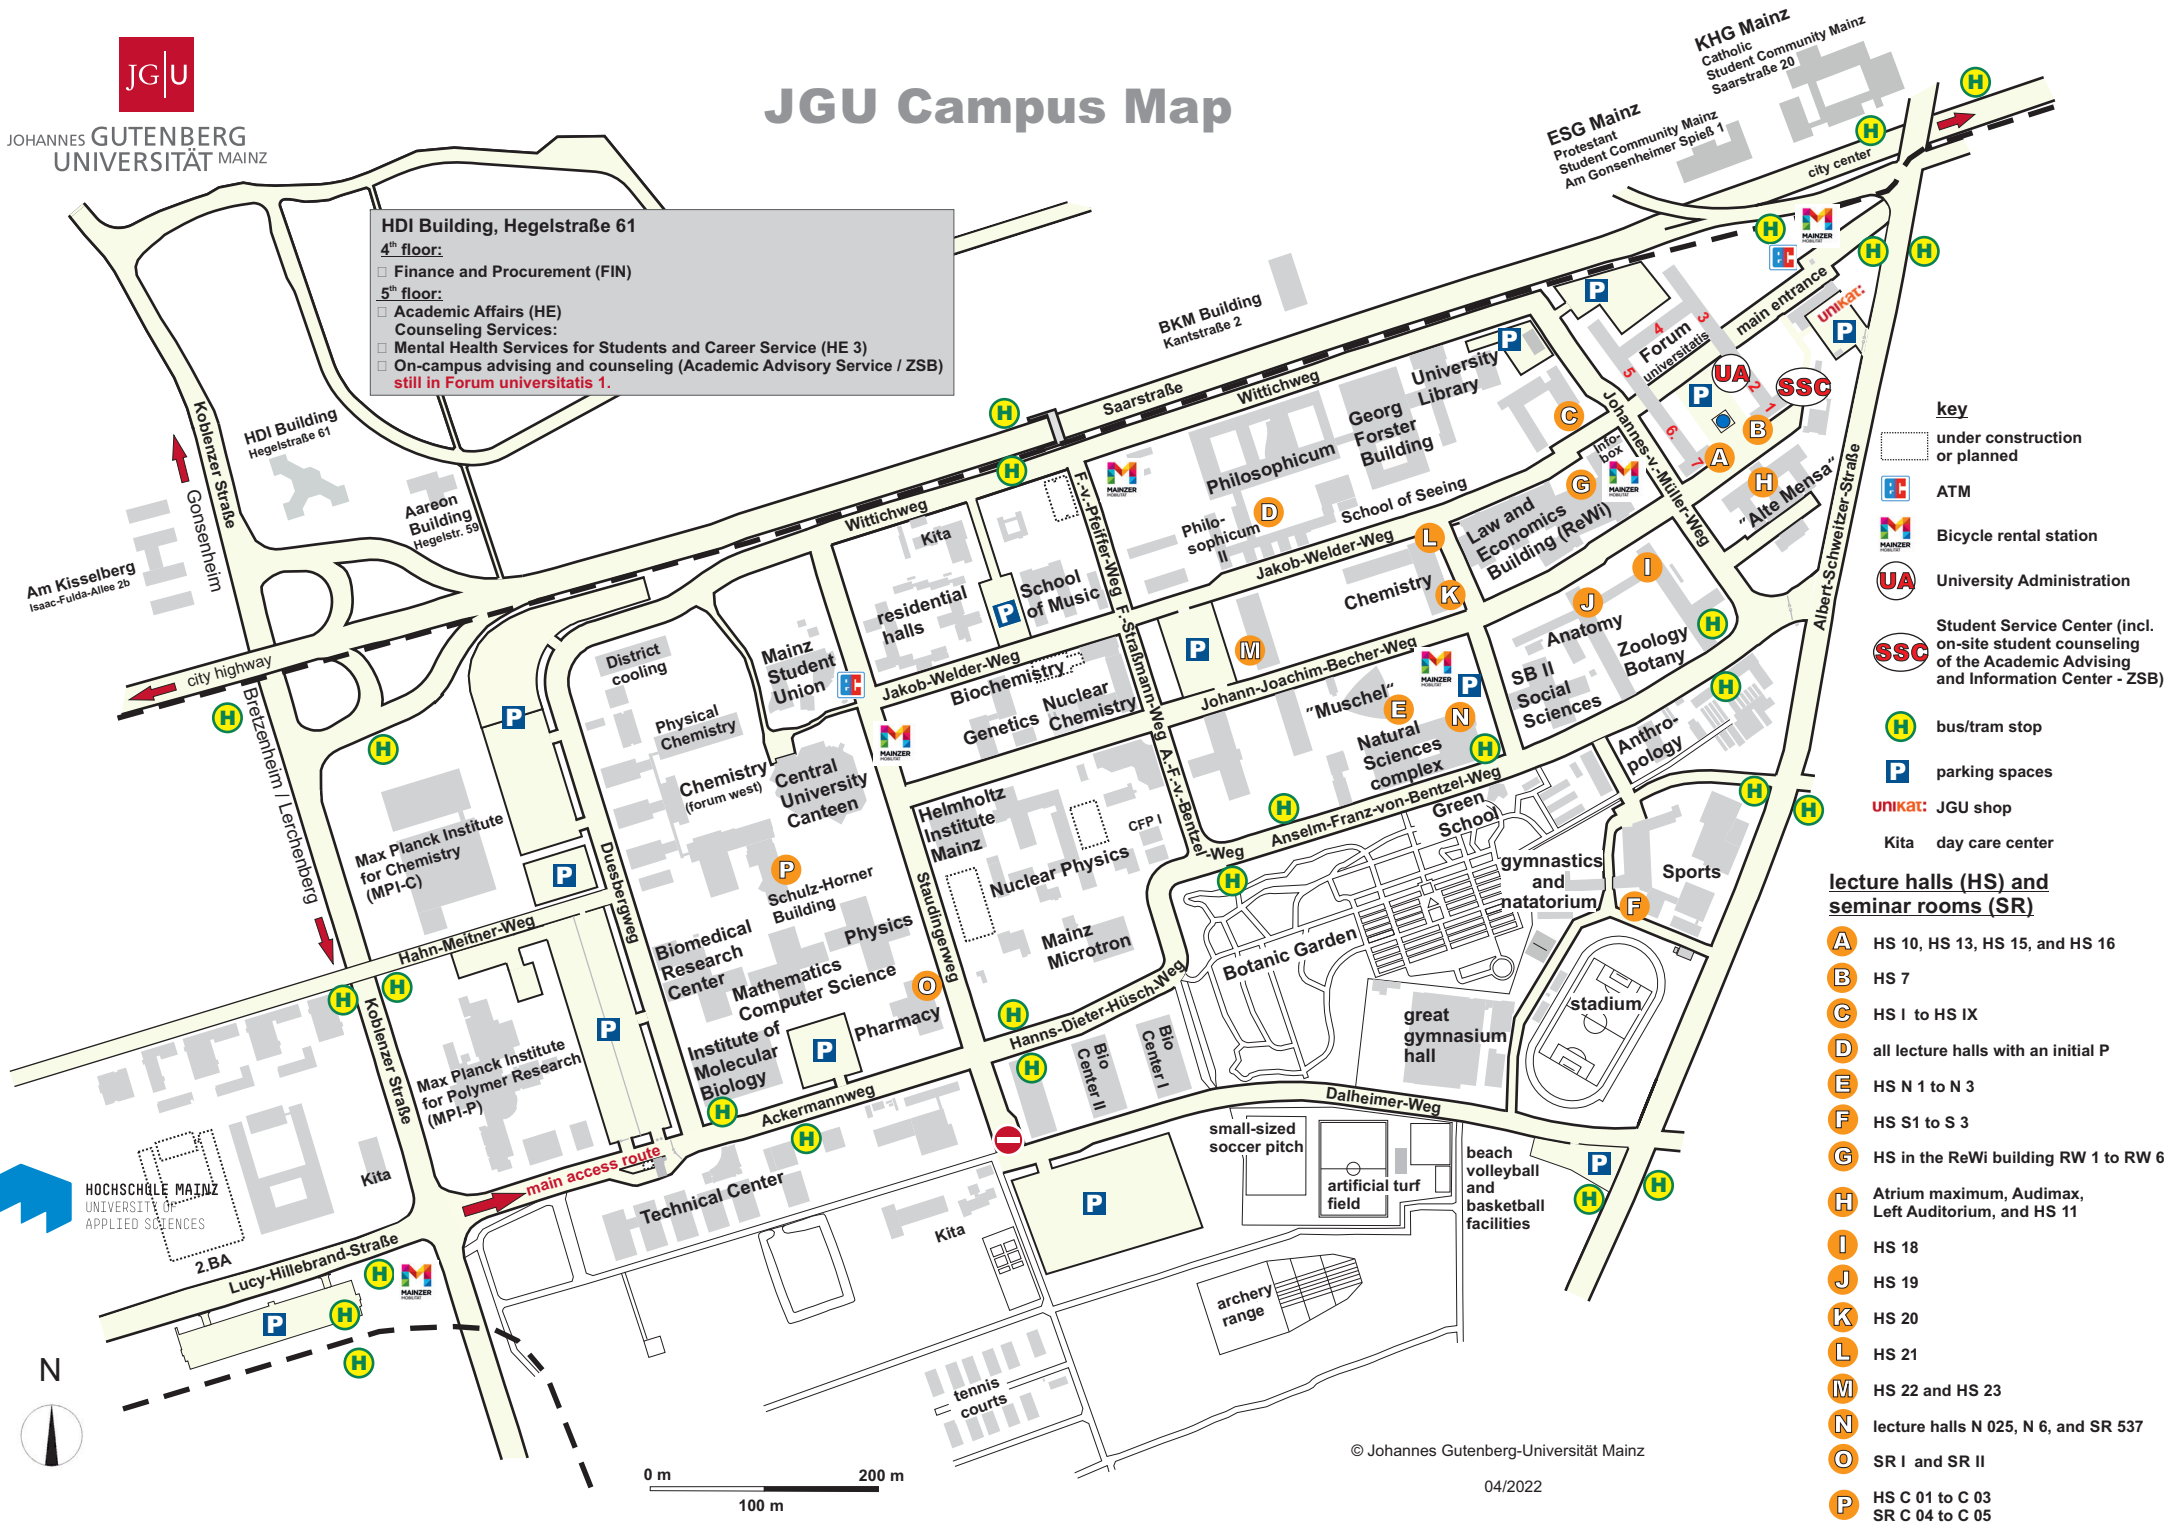

JGU Campus Map

HDI Building, Hegelstraße 61
4th floor:
 □ Finance and Procurement (FIN)
5th floor:
 □ Academic Affairs (HE)
 □ Counseling Services:
 □ Mental Health Services for Students and Career Service (HE 3)
 □ On-campus advising and counseling (Academic Advisory Service / ZSB)
still in Forum universitatis 1.

- key**
- under construction or planned
 - ATM
 - Bicycle rental station
 - University Administration
 - Student Service Center (incl. on-site student counseling of the Academic Advising and Information Center - ZSB)
 - bus/tram stop
 - parking spaces
 - JGU shop
 - day care center

- lecture halls (HS) and seminar rooms (SR)**
- A** HS 10, HS 13, HS 15, and HS 16
 - B** HS 7
 - C** HS I to HS IX
 - D** all lecture halls with an initial P
 - E** HS N 1 to N 3
 - F** HS S1 to S 3
 - G** HS in the ReWi building RW 1 to RW 6
 - H** Atrium maximum, Audimax, Left Auditorium, and HS 11
 - I** HS 18
 - J** HS 19
 - K** HS 20
 - L** HS 21
 - M** HS 22 and HS 23
 - N** lecture halls N 025, N 6, and SR 537
 - O** SR I and SR II
 - P** HS C 01 to C 03
SR C 04 to C 05